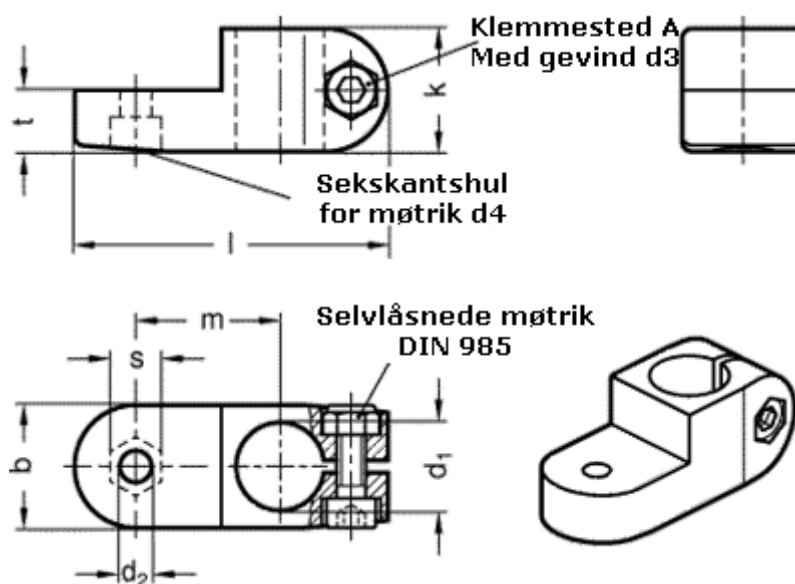

Article number: 20273B142SW

Description: E+G Swivel clamp connector
GN273-B14-2-SW

Measures

b = 25

s = 10

d1 = B14

t = 12.5

d2 = 6.5

d3 = M 6

d4 = M 6

k = 25

l = 64

m = 29.5